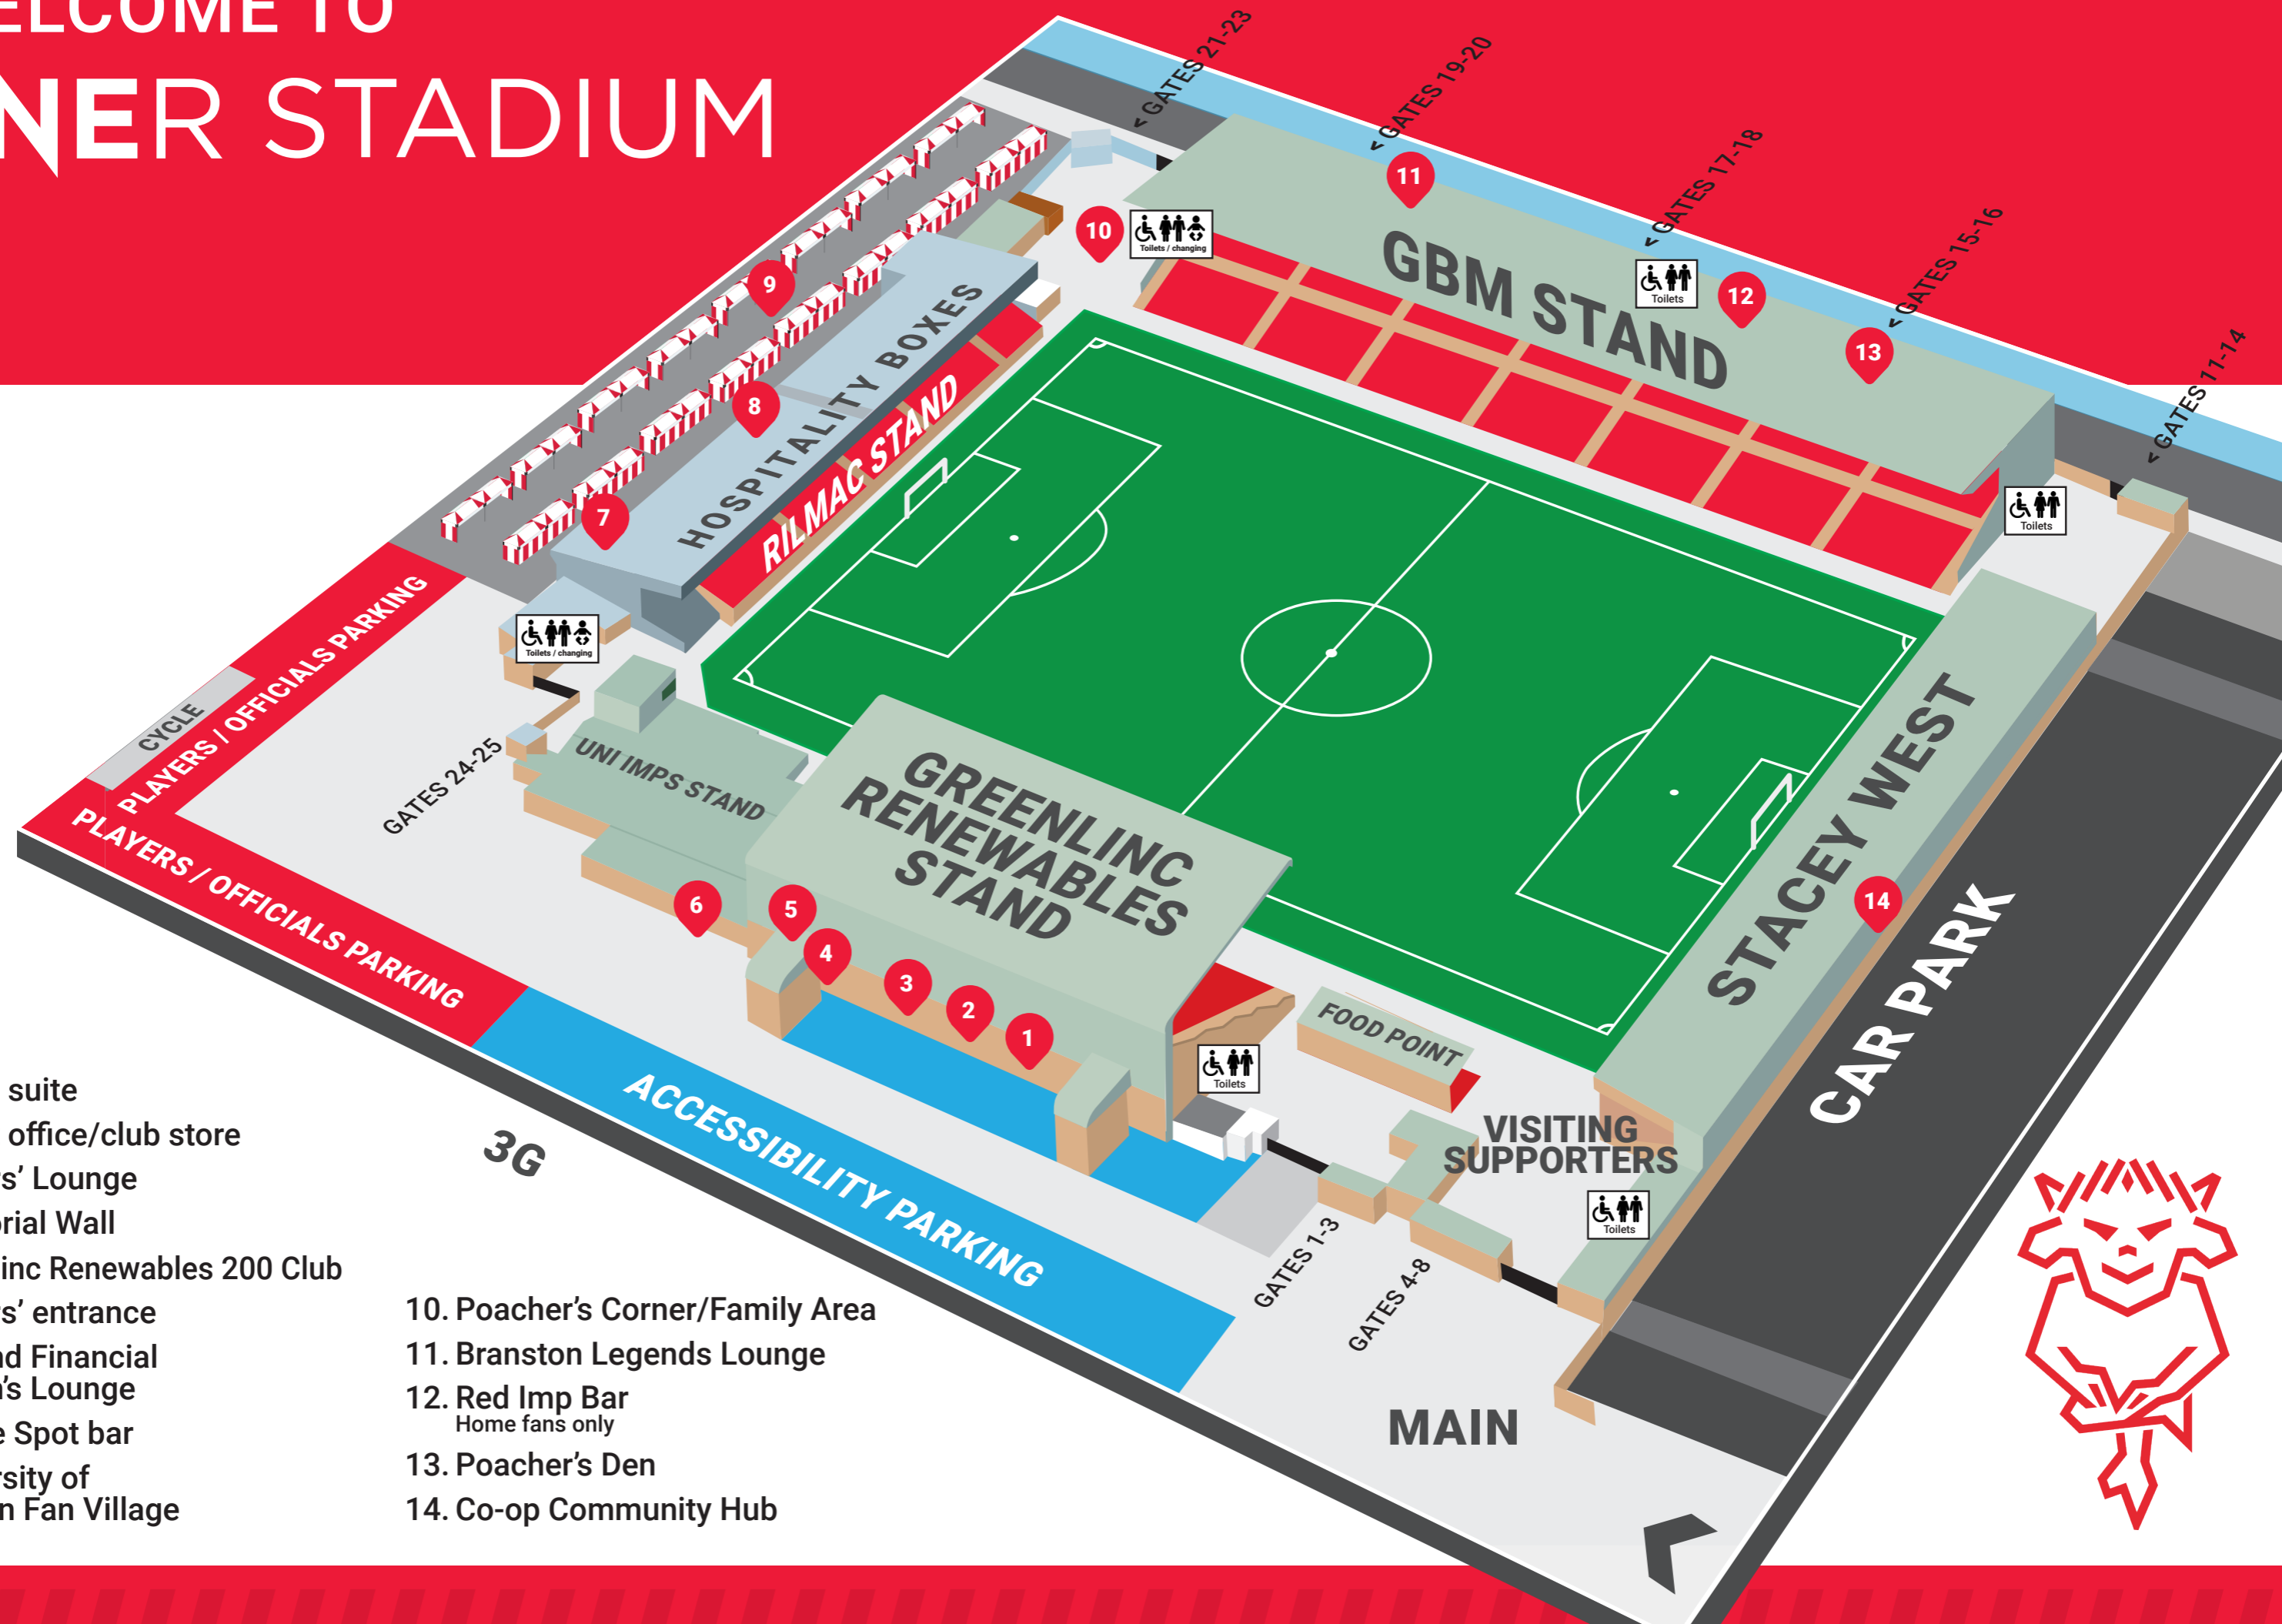

WELCOME TO LNER STADIUM

1. Media suite
2. Ticket office/club store
3. Players' Lounge
4. Memorial Wall
5. Greenlinc Renewables 200 Club
6. Players' entrance
7. Almond Financial Murph's Lounge
8. Centre Spot bar
9. University of Lincoln Fan Village

10. Poacher's Corner/Family Area
11. Branston Legends Lounge
12. Red Imp Bar
Home fans only
13. Poacher's Den
14. Co-op Community Hub